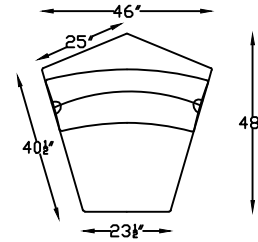

DYNAMIC 1462

146216L ARMLESS
SOFA W/LS BUMPER
*SHOWN AS LEFT

146223 WEDGE

Scale $\frac{1}{4}'' = 1''$

This schematic is current as of Feb, 2020
Lazar reserves the right to change dimensions and/or products offered.
A more recent schematic may be available for this series at www.lazarind.com
NOTE: L or R is determined by facing the piece.