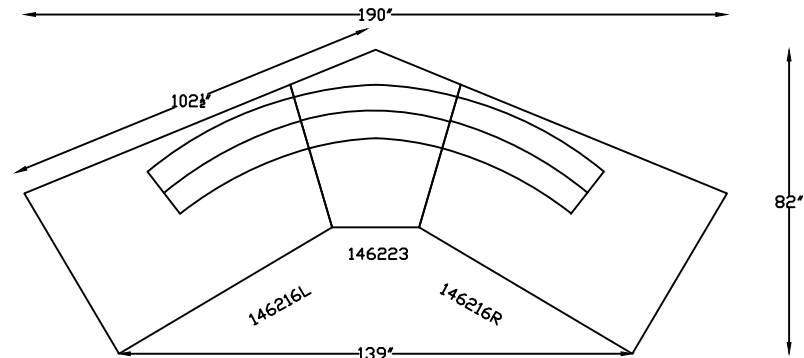

DYNAMIC 1462

146216L ARMLESS
SOFA W/LS BUMPER
*SHOWN AS LEFT

146223 WEDGE

Scale $\frac{1}{4}'' = 1''$

This schematic is current as of Feb, 2020
Lazar reserves the right to change dimensions and/or products offered.
A more recent schematic may be available for this series at www.lazarind.com
NOTE: L or R is determined by facing the piece.