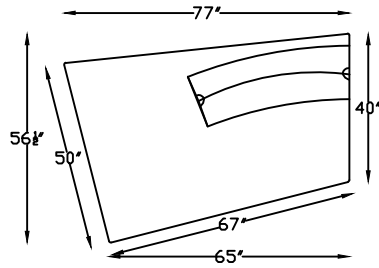

DYNAMIC 1462

146216L ARMLESS
SOFA W/LS BUMPER
*SHOWN AS LEFT

146223 WEDGE

Scale $\frac{1}{4}'' = 1''$

This schematic is current as of Feb, 2020
Lazar reserves the right to change dimensions and/or products offered.
A more recent schematic may be available for this series at www.lazarind.com
NOTE: L or R is determined by facing the piece.