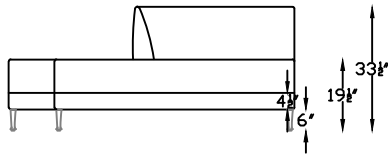

DYNAMIC 1462

146216L ARMLESS
SOFA W/LS BUMPER
*SHOWN AS LEFT

146223 WEDGE

Scale $\frac{1}{4}'' = 1''$

This schematic is current as of Feb, 2020
Lazar reserves the right to change dimensions and/or products offered.
A more recent schematic may be available for this series at www.lazarind.com
NOTE: L or R is determined by facing the piece.